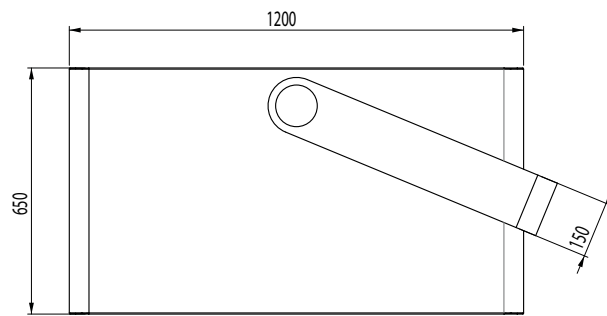

LAB23

MAX DIMENSIONS

Height: 650 mm

Length: 1200 mm

Width: 500 mm

PLANTER

Planter basket

www.lab23.it
info@lab23.it
Tel +39 041 54 09 697

PLANTER

Planter basket

The Basket planter is made of galvanised and polyester powder coated steel (or Corten treated with an oxidation cycle), thickness 30/10. The planter has a handle in steel EN10111DD11 or Corten, T. 60/10 D. 790x500x150 mm, which is fixed to the body of the planter through a device to adjust the inclination. In order to streng-

then it, in the upper profile of the planter there is a border, D. 30xH 28 mm. The four corners have a radius of 50 mm. On the bottom part there are 2 overflow holes made of steel tubulars EN10111DD11, section 16X2 mm, H 50 mm. There are four M10 holes for the ground fixing through appropriate bolts.