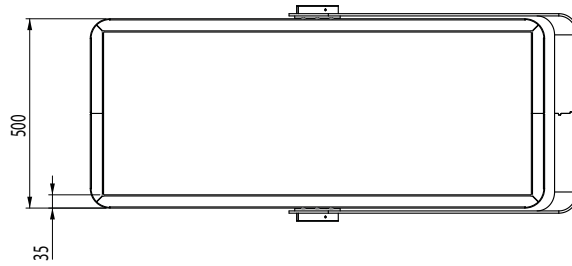

LAB23

MAX DIMENSIONS

Height: 650 mm

Length: 1200 mm

Width: 500 mm

PLANTER

Planter basket

www.lab23.it
info@lab23.it
Tel +39 041 54 09 697

PLANTER

Planter basket

The Basket planter is made of galvanised and polyester powder coated steel (or Corten treated with an oxidation cycle), thickness 30/10. The planter has a handle in steel EN10111DD11 or Corten, T. 60/10 D. 790x500x150 mm, which is fixed to the body of the planter through a device to adjust the inclination. In order to streng-

then it, in the upper profile of the planter there is a border, D. 30xH 28 mm. The four corners have a radius of 50 mm. On the bottom part there are 2 overflow holes made of steel tubulars EN10111DD11, section 16X2 mm, H 50 mm. There are four M10 holes for the ground fixing through appropriate bolts.