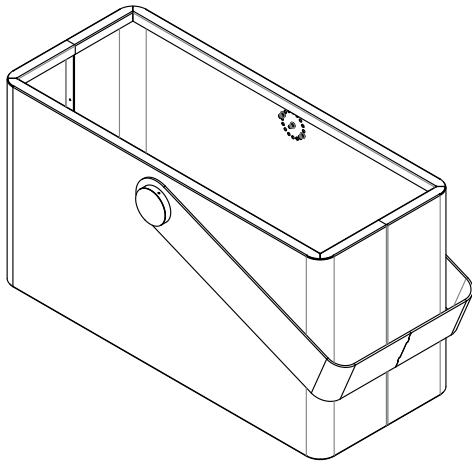

LAB23

MAX DIMENSIONS

Height: 650 mm

Length: 1200 mm

Width: 500 mm

PLANTER

Planter basket

www.lab23.it
info@lab23.it
Tel +39 041 54 09 697

PLANTER

Planter basket

The Basket planter is made of galvanised and polyester powder coated steel (or Corten treated with an oxidation cycle), thickness 30/10. The planter has a handle in steel EN10111DD11 or Corten, T. 60/10 D. 790x500x150 mm, which is fixed to the body of the planter through a device to adjust the inclination. In order to streng-

then it, in the upper profile of the planter there is a border, D. 30xH 28 mm. The four corners have a radius of 50 mm. On the bottom part there are 2 overflow holes made of steel tubulars EN10111DD11, section 16X2 mm, H 50 mm. There are four M10 holes for the ground fixing through appropriate bolts.