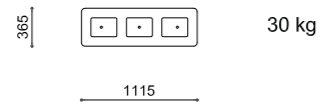

MILANO

30 kg

9 kg

M - 130 kg
WPC - 160 kg

21 kg

8 kg

10 kg

M - 200 kg
WPC - 260 kg