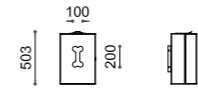

MILANO

30 kg

BOBO

9 kg

M - 130 kg
WPC - 160 kg

21 kg

8 kg

10 kg

M - 200 kg
WPC - 260 kg