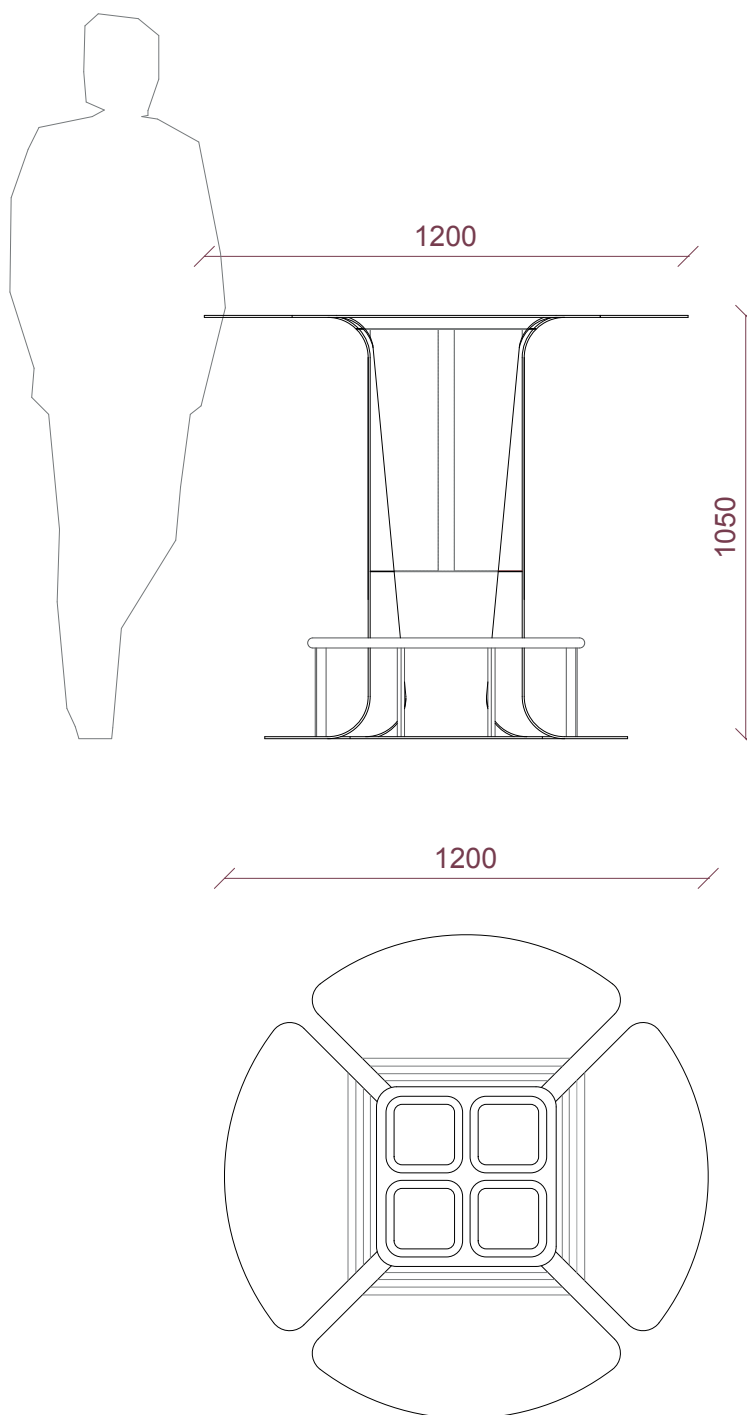

Dimensions:

Diam. table 1200 x h 1050 mm

Capacity: 80 lt

**Description:**

LINO is a high table meant for parking areas where it is possible to relax and consume foods and drinks; the design is inspired by a flower formed by 4 galvanized and painted steel petals, which open in the upper part, becoming the supporting element, then tapering downwards and finally opening again to become a base element on which a circular footrest is welded. A square-based basket for the collection of waste is located at the center of the flower.