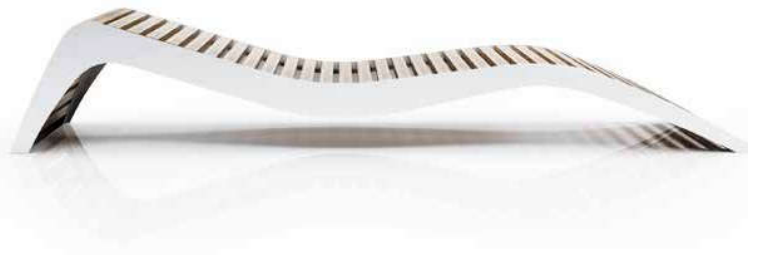

Emme sunbed

DESIGNED BY —
STÉPHANE CHAPELET

NEW

PAINTED STEEL

EXOTIC WOOD

↕ 390 mm
↔ 620 mm
↔ 2240 mm