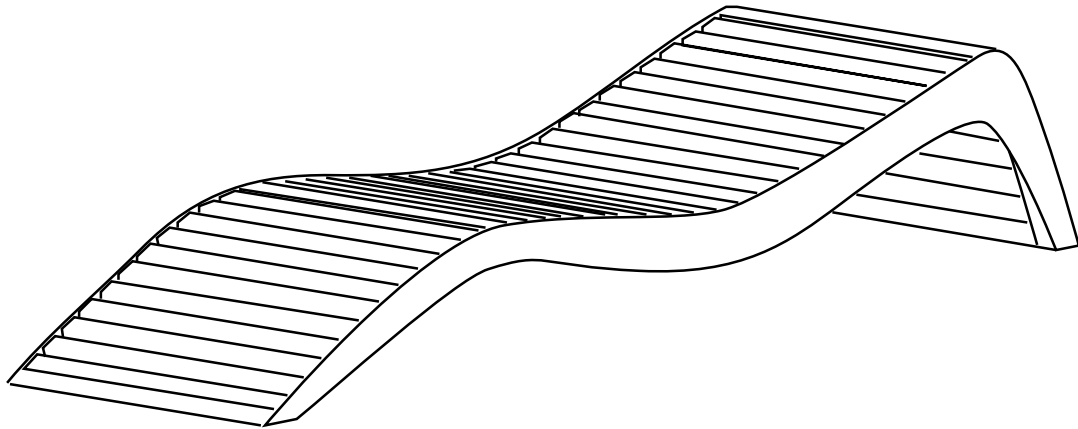

Emme sunbed

DESIGNED BY —
STÉPHANE CHAPELET

NEW

PAINTED STEEL

EXOTIC WOOD

↕ 390 mm
↔ 620 mm
↔ 2240 mm