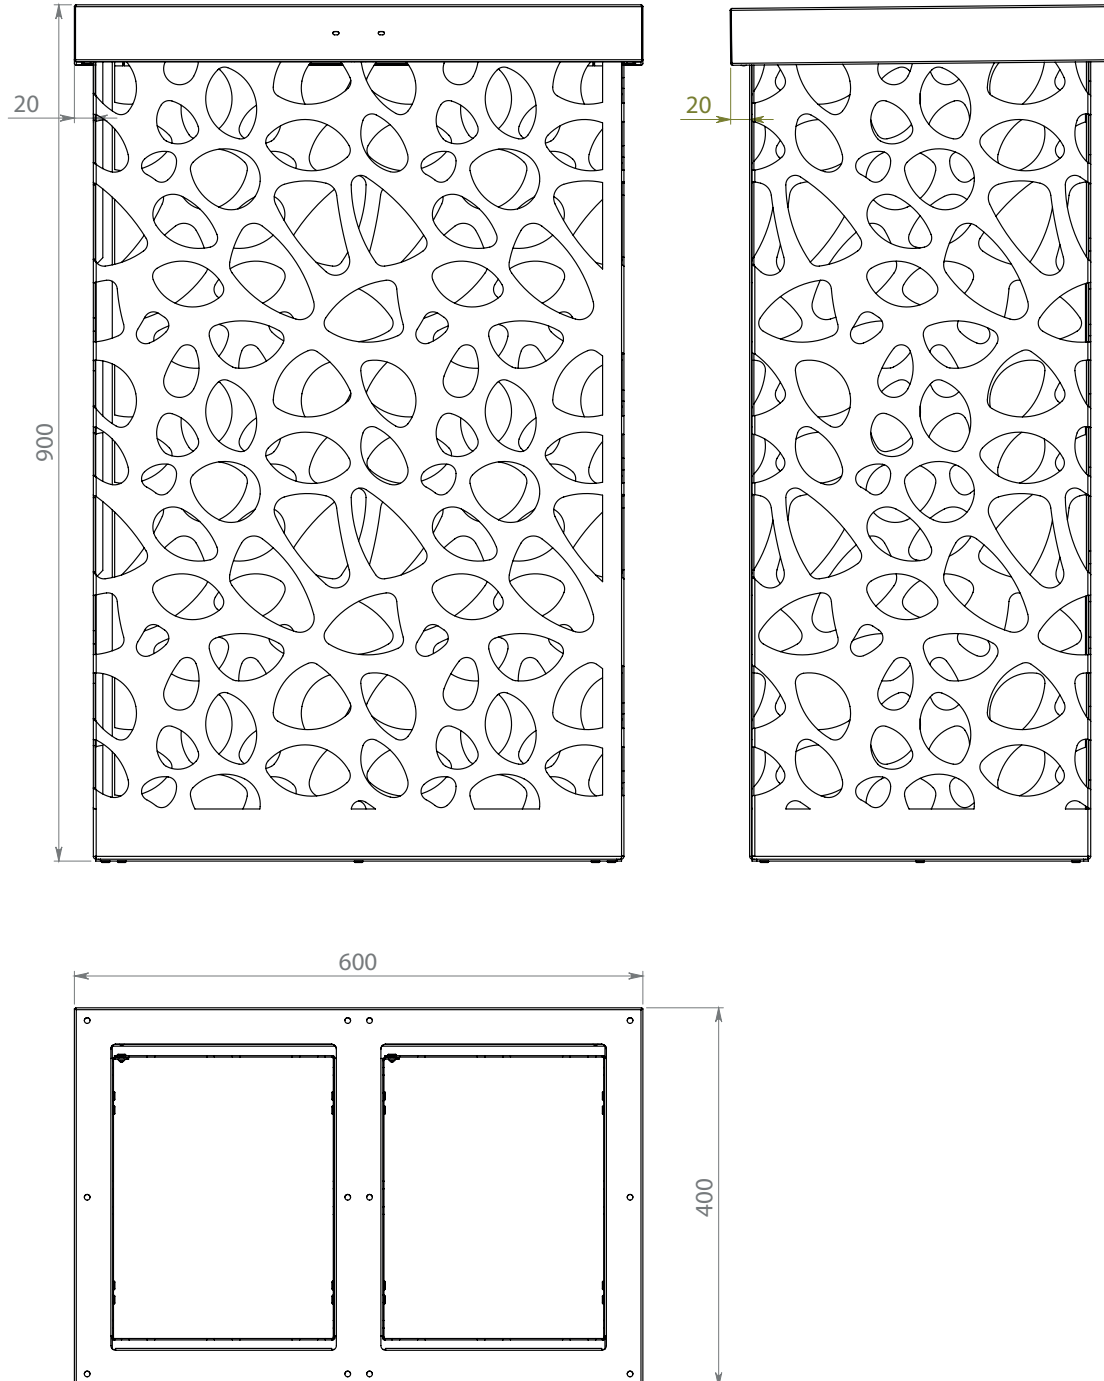

**Max Dimensions:**

Height: 900 mm | Length: 600 mm | Width: 400 mm | Capacity: 60x2 lt | Weight: 23 kg

**DESCRIPTION**

Elegant two-section bin for waste recycling. Already sold abroad in several shopping malls, PEBBLES is the ideal container also for shops and airports which look for something attracting, which catches the attention of passers-by, and encourages recycling. The plaques identifying the waste to be thrown in the bin are customisable in writing and colours. PEBBLES is available in the MINI and MAXI size.

LAB23

PEBBLES MAXI

Litter Bin