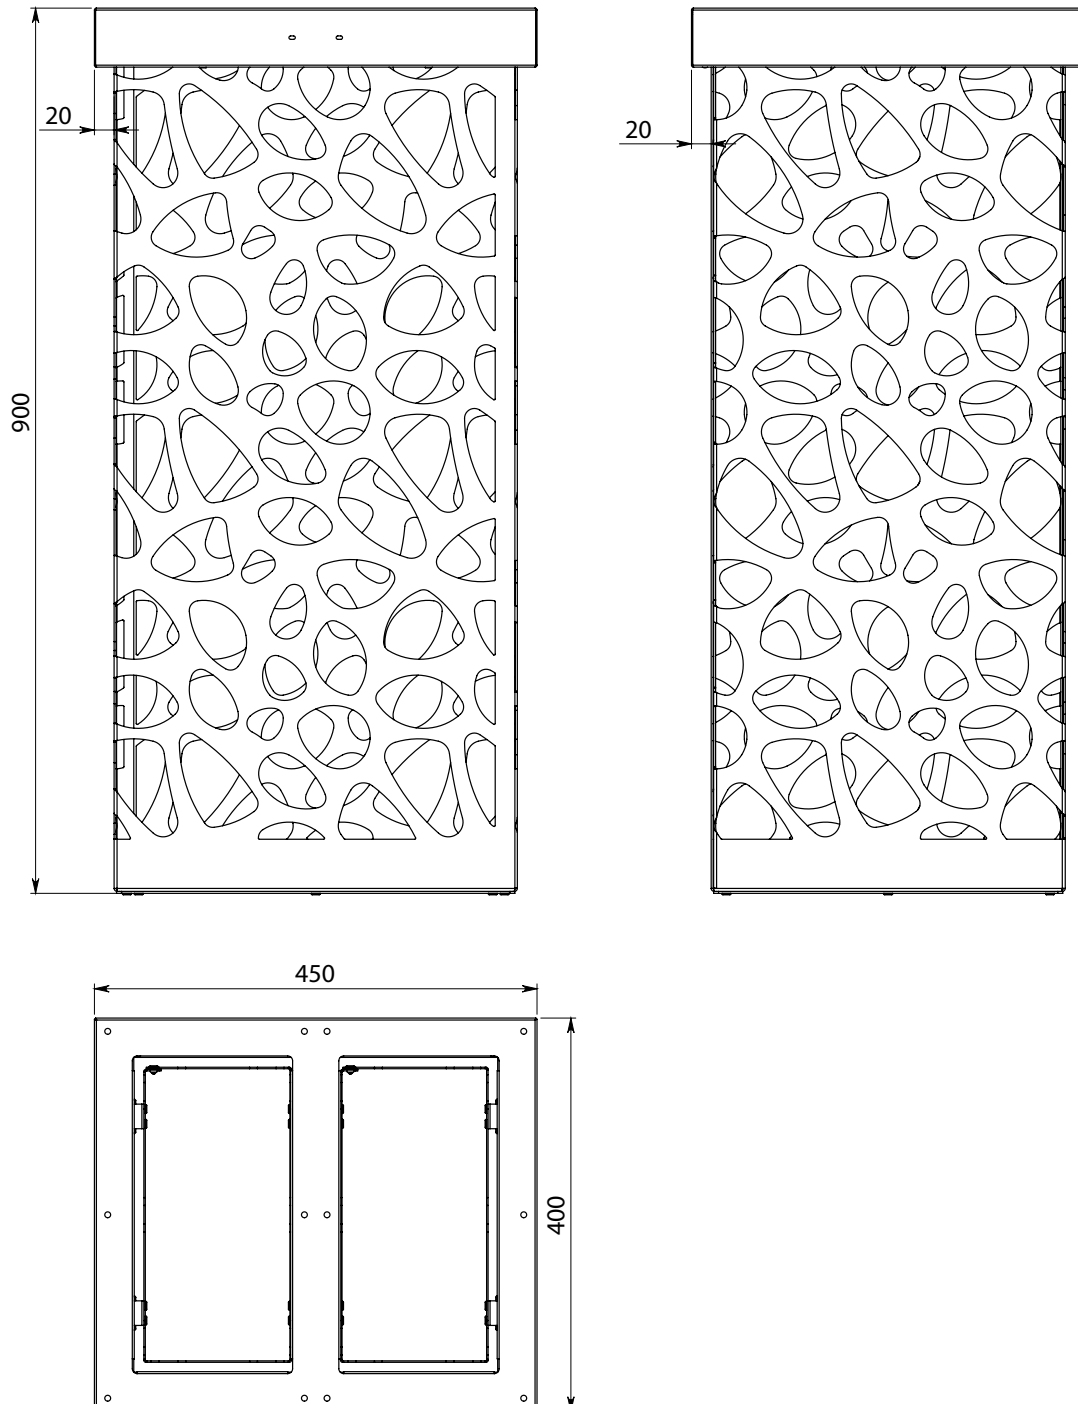

**Max Dimensions:**

Height: 900 mm | Length: 450 mm | Width: 400 mm | Capacity: 30x2 lt | Weight: 19 kg

**DESCRIPTION**

Elegant two-section bin for waste recycling. Already sold abroad in several shopping malls, PEBBLES is the ideal container also for shops and airports which look for something attracting, which catches the attention of passers-by, and encourages recycling. The plaques identifying the waste to be thrown in the bin are customisable in writing and colours. PEBBLES is available in the MINI and MAXI size.

LAB23

PEBBLES MINI

Litter Bin