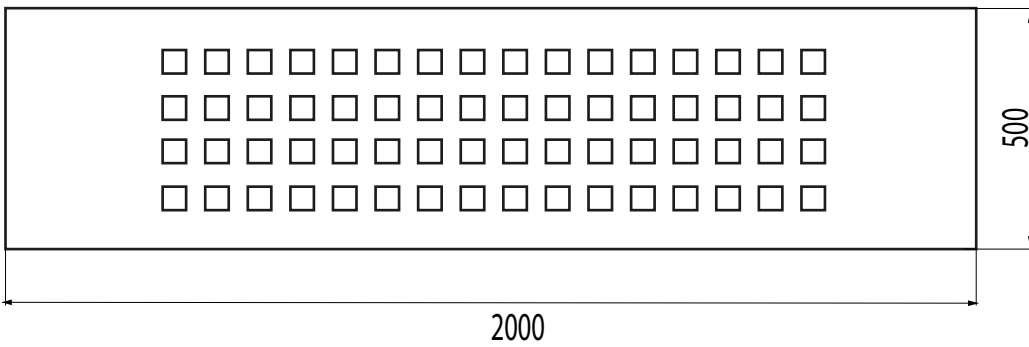

www.lab23.it

info@lab23.it

Tel +39 041 54 09 697

LAB23

MAX DIMENSIONS

H seat: 500 mm

Length: 2000 mm

Width: 500 mm

Weight: 380 Kg

BENCH

Minimal

The MINIMAL bench is made of white reinforced concrete, travertine imitation, smooth and vibrato. The seat surface is smooth and treated with a protective anti-degrading polish for outside. It has 64 squared holes 40x40 mm.